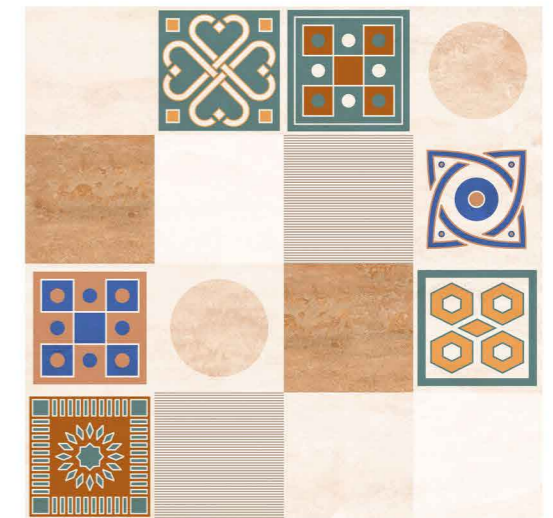

MR-16-DK

MR-16-HL

MR-16-LT

Moroccan Series

600x600mm
60x60cm | 24"x24"

GRES FINE PORCELLANATO

MR-18-DK

MR-18-HL