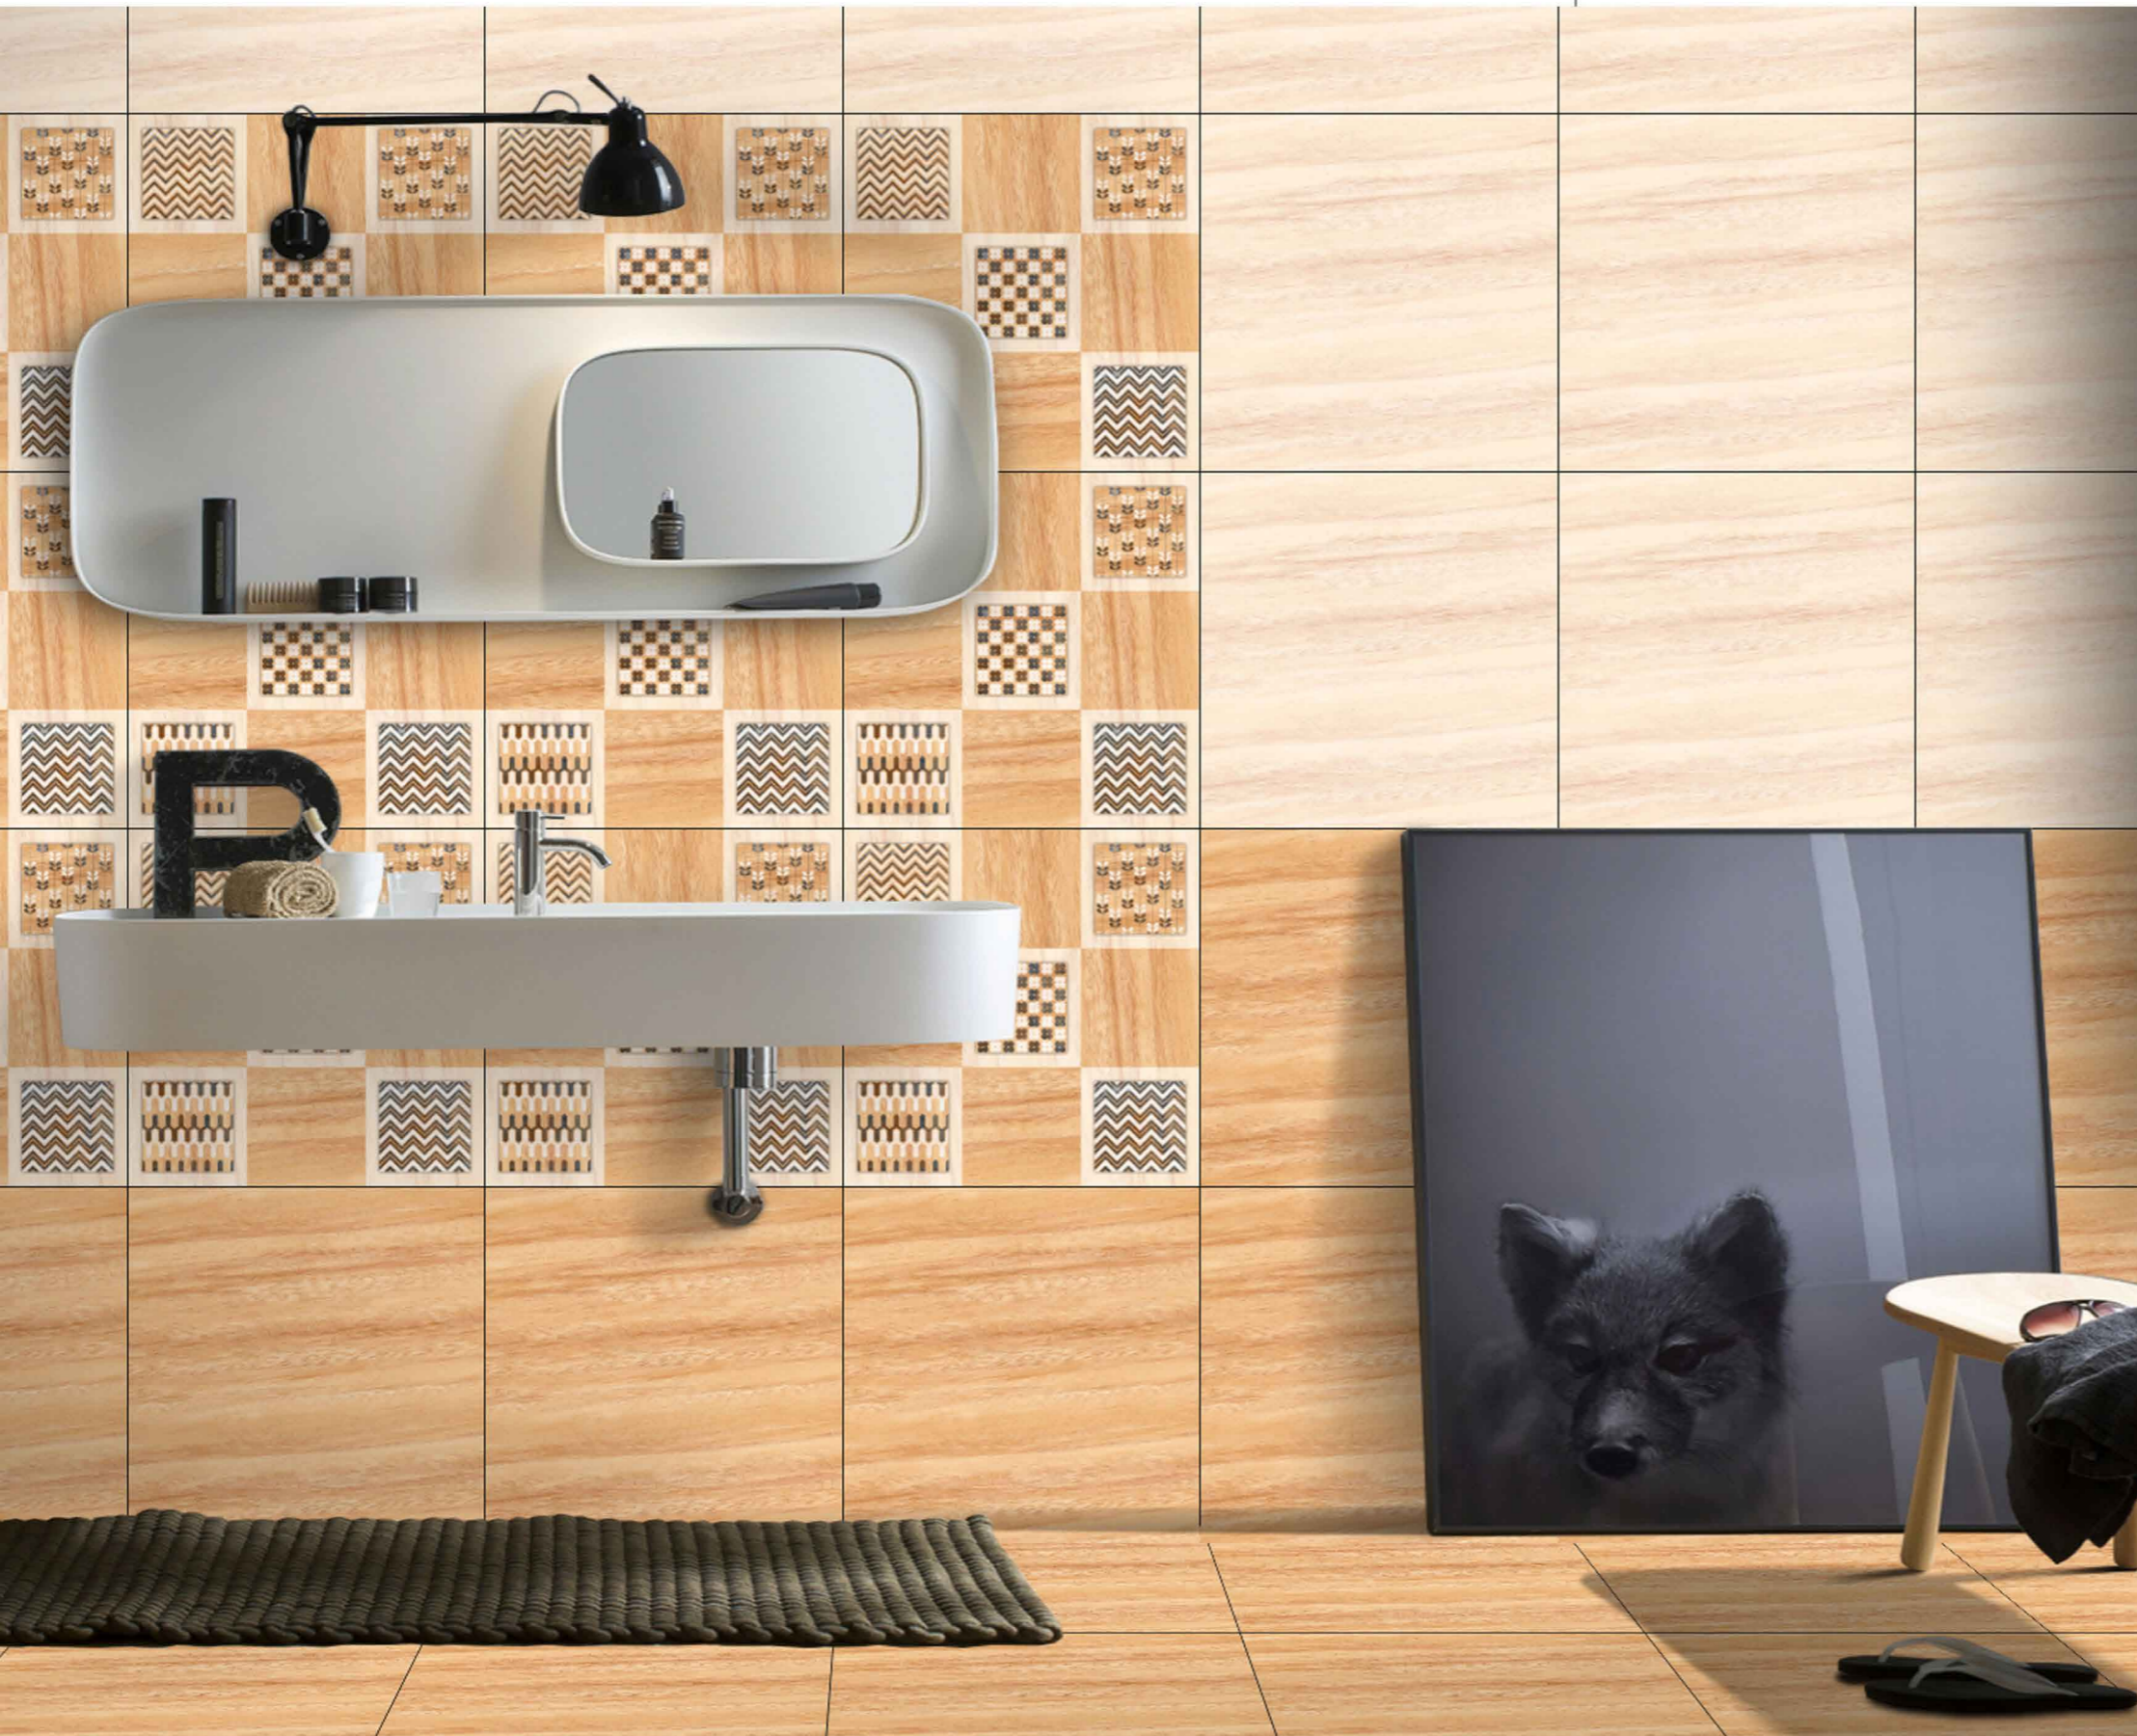

600x600mm
60x60cm | 24"x24"

GRES FINE PORCELLANATO

RANDOM WALL TILES FLOOR TILES LIVING AREA

MR-13-DK

MR-13-HL

Moroccan Series

600x600mm
60x60cm | 24"x24"

GRES FINE PORCELLANATO